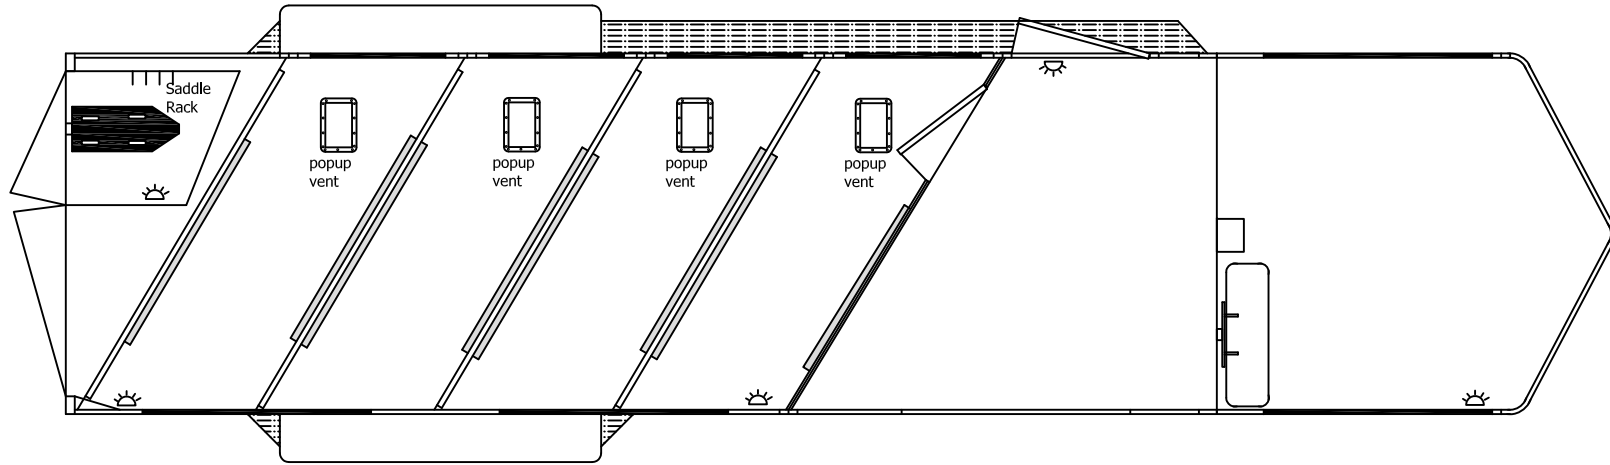

Safetack 4HGN Standard Model top

use bar latch on upper storm doors IPO two point