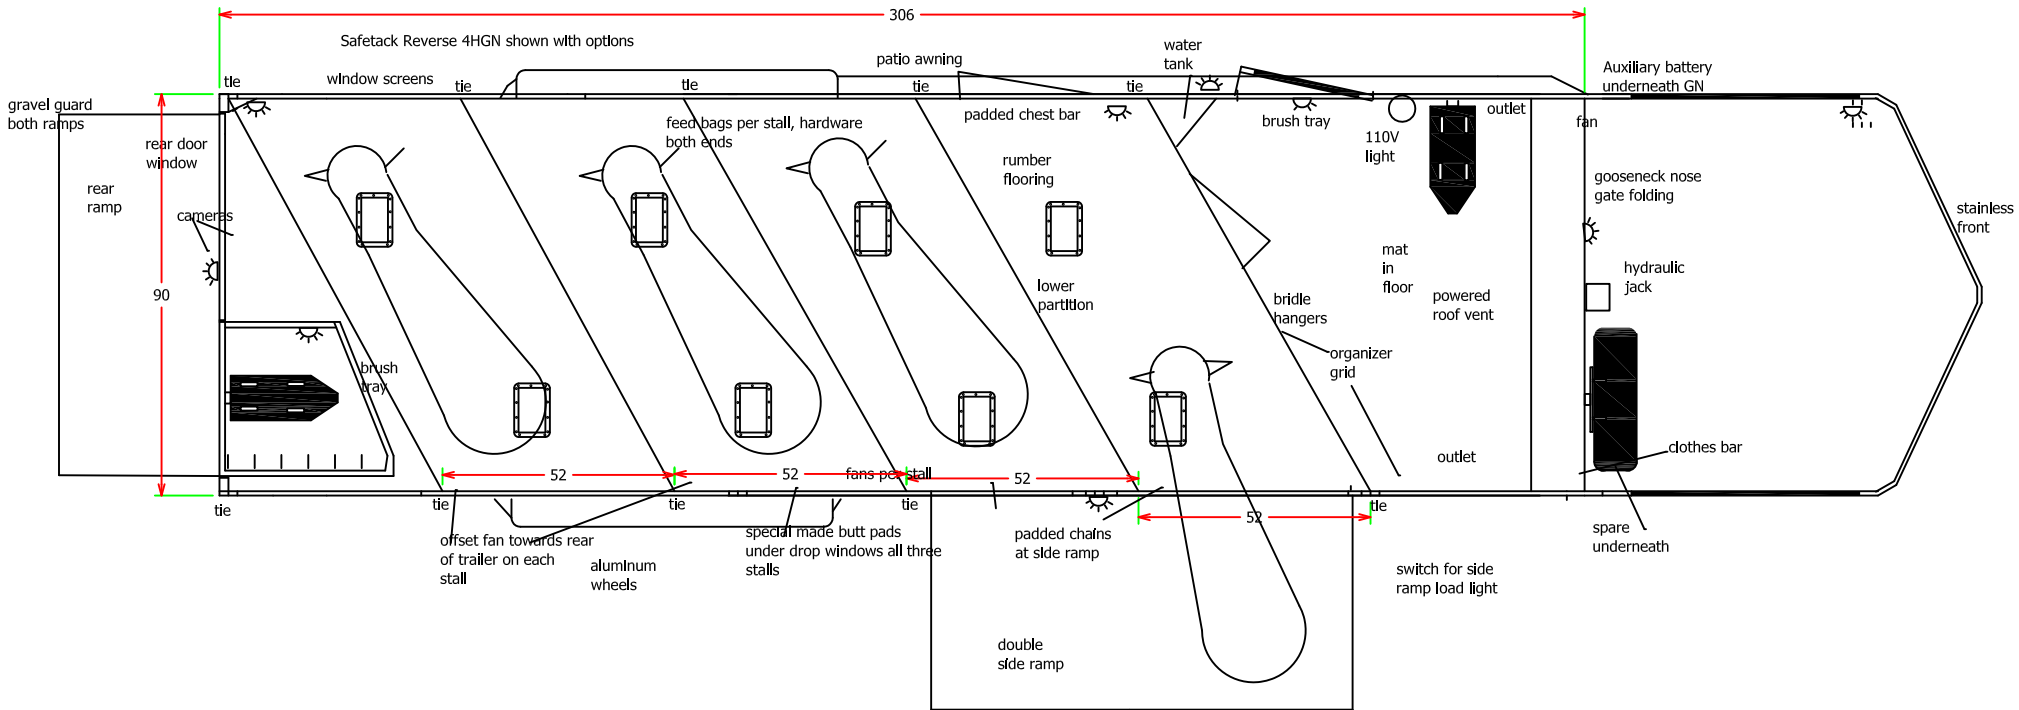

Safetack 4HGN Standard Model top

use bar latch on upper storm doors IPO two point